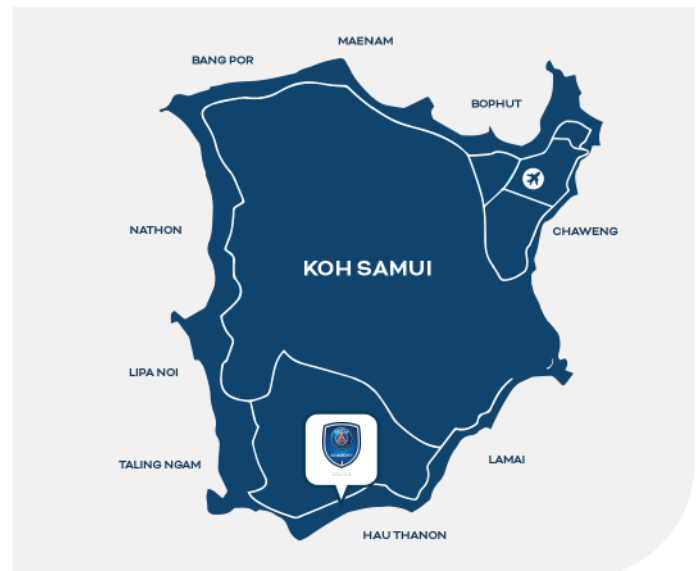

ACCESS AND TRAVEL INFORMATION:

By plane: Maraleina Sports Resort is a 30-40 minutes' drive from Samui International Airport (23.8 km / 14.78 mi)

By ferry / car: Maraleina Sports Resort is a 20-25 minutes' drive from Nathon Pier Seatran ferry (15.4 km / 9.5 mi)
Maraleina Sports Resort is an 15 minutes' drive from Lipa Noi Pier Raja Ferry (11.8 km / 7.3 mi)

Climate: Tropical Climate. Approximate Monsoon Season November to January. Drier season from January to April. The driest months are usually seen in February and March (Some showers may occur)

Time zone: ICT (UTC+7)

GPS: Latitude 9° 25' 35.6988" Longitude 99° 59' 2.7096"

Google plus code: CXGM+RG Koh Samui, Ko Samui District, Surat Thani